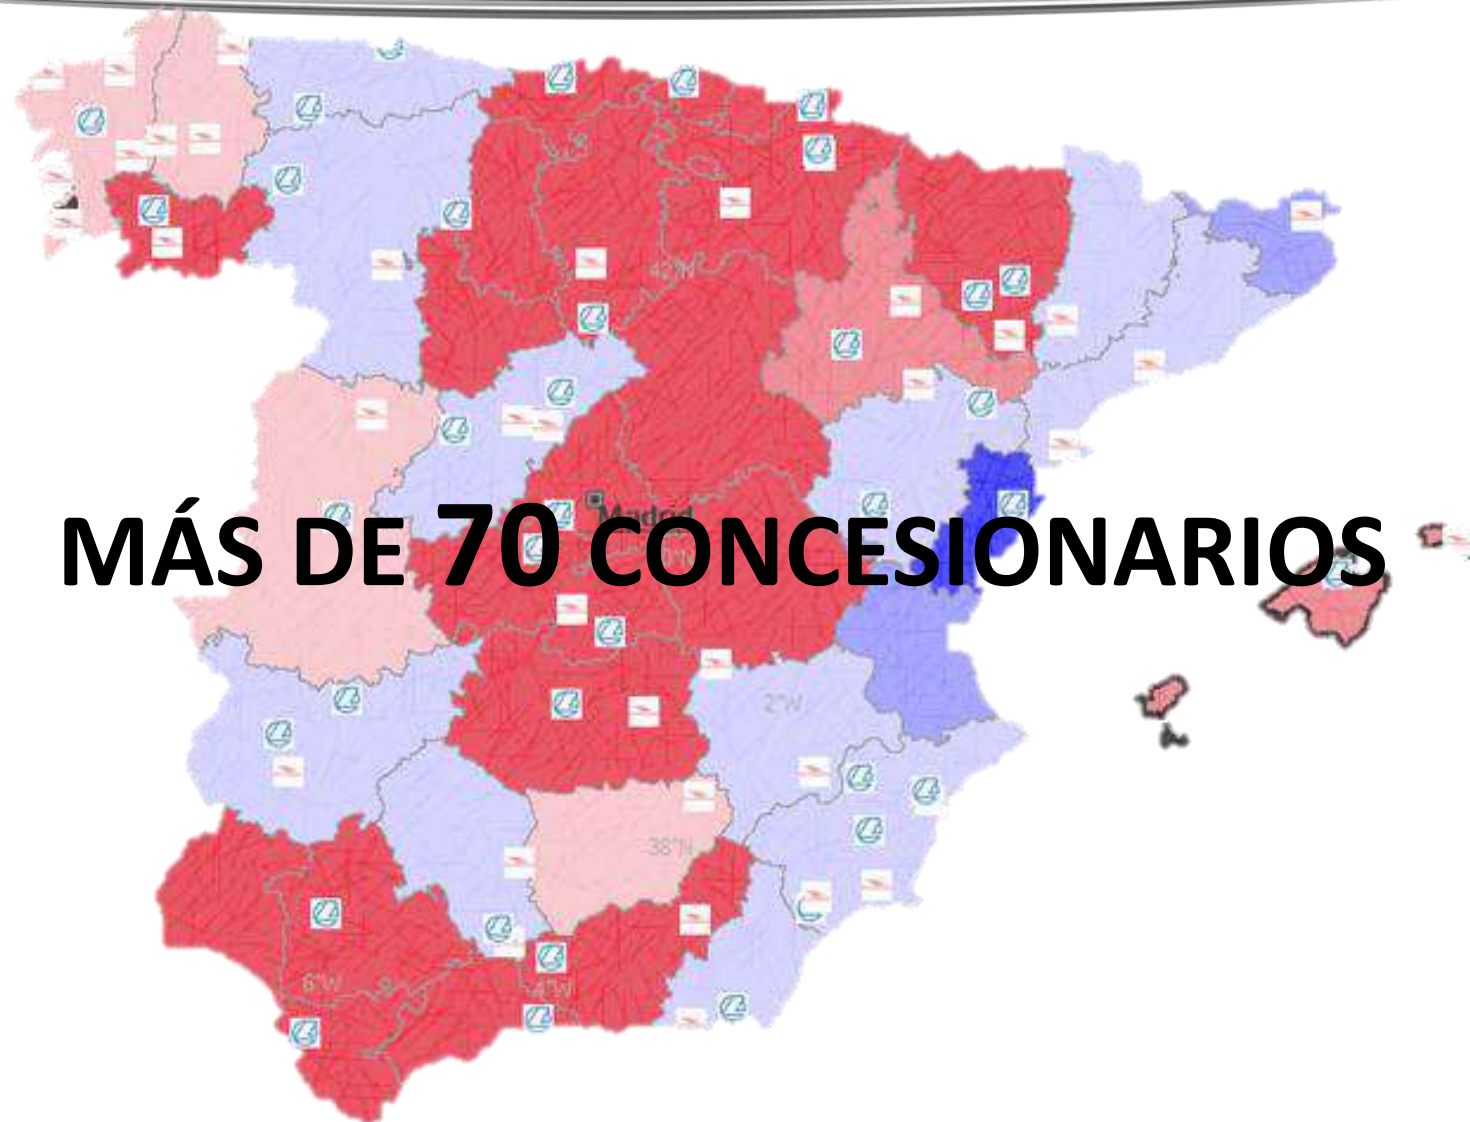

MÁS DE 70 CONCESIONARIOS